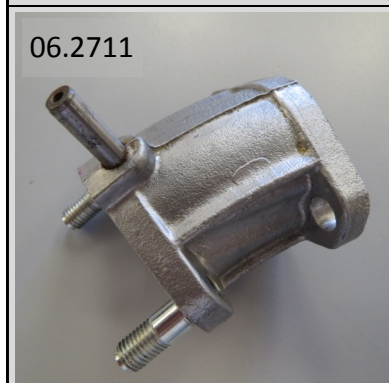

We are the only supplier of Commando & Dominator parts using the original factory drawings. Our products are mostly made in England and to original specification. We also offer Norton Rotary spares, factory service manuals and literature for **NORTON** and **TRIUMPH** motorcycles.

INSIST ON GENUINE FACTORY PARTS PACKAGED WITH THIS LOGO

NORTON COMMANDO FUEL LINE, AIRBOX & CARB. MOUNTING COMPONENTS

Part	Description	Machine
06.0577	Manifold stud	All Commandos
06.1361	Spacer	Commando 1970-71
06.2170	Spacer	Commando 1968-74
06.2536	Manifold screw	Commando 1972-75
06.2537	Manifold hose (06.0671)	Commando 1968-74
06.2711	Manifold 32-32mm	Commando 1972-74
06.2819	Manifold 1.3/16" - 1.3/8"	Commando 1968-73
06.4180	Manifold hose	Commando 1974 on
06.4220	Packing	Commando 850 Mk2A
06.4839	Venturi	Commando 1974 on
06.5196	Manifold 32-30mm	Commando 1974
06.5368	Rubber seal washer	Commando 850 Mk2A
06.5371	Packing	Commando 850 Mk2A
06.6307	Receptacle fastener (06.4066)	Commando 850 MK3
06.7622	Washer (NM11796)	Commando 1968-74
06.7785	Screw (NM21248)	Commando 1968-71
06.7849	Screw (NM23412)	Commando 1968-71
14.0301	Nut (03.3057)	Commando 1968-74
14.0302	Manifold stud nut (06.0348)	All Commandos
60.2320	Washer (00.0012)	All Commandos
60.2391	Washer	Commando 850 Mk3
60.2418	Manifold stud washer (NM22528)	All Commandos

NOW BUY GENUINE NORTON FACTORY SPARES FROM OUR SALES COUNTER IN ANDOVER, HAMPSHIRE

Order on-line: www.andover-norton.co.uk tel: 01264 359 565 email: office@andover-norton.co.uk