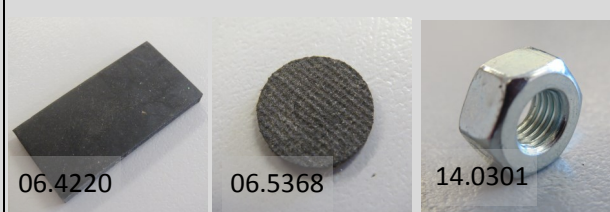

We are the only supplier of Commando & Dominator parts using the original factory drawings. Our products are mostly made in England and to original specification. We also offer Norton Rotary spares, factory service manuals and literature for **NORTON** and **TRIUMPH** motorcycles.

INSIST ON GENUINE FACTORY PARTS PACKAGED WITH THIS LOGO

NORTON COMMANDO FUEL LINE, AIRBOX & CARB. MOUNTING COMPONENTS

Part	Description	Machine
06.0577	Manifold stud	All Commandos
06.1361	Spacer	Commando 1970-71
06.2170	Spacer	Commando 1968-74
06.2536	Manifold screw	Commando 1972-75
06.2537	Manifold hose (06.0671)	Commando 1968-74
06.2711	Manifold 32-32mm	Commando 1972-74
06.2819	Manifold 1.3/16" - 1.3/8"	Commando 1968-73
06.4180	Manifold hose	Commando 1974 on
06.4220	Packing	Commando 850 Mk2A
06.4839	Venturi	Commando 1974 on
06.5196	Manifold 32-30mm	Commando 1974
06.5368	Rubber seal washer	Commando 850 Mk2A
06.5371	Packing	Commando 850 Mk2A
06.6307	Receptacle fastener (06.4066)	Commando 850 MK3
06.7622	Washer (NM11796)	Commando 1968-74
06.7785	Screw (NM21248)	Commando 1968-71
06.7849	Screw (NM23412)	Commando 1968-71
14.0301	Nut (03.3057)	Commando 1968-74
14.0302	Manifold stud nut (06.0348)	All Commandos
60.2320	Washer (00.0012)	All Commandos
60.2391	Washer	Commando 850 Mk3
60.2418	Manifold stud washer (NM22528)	All Commandos

NOW BUY GENUINE NORTON FACTORY SPARES FROM OUR SALES COUNTER IN ANDOVER, HAMPSHIRE

Order on-line: www.andover-norton.co.uk tel: 01264 359 565 email: office@andover-norton.co.uk